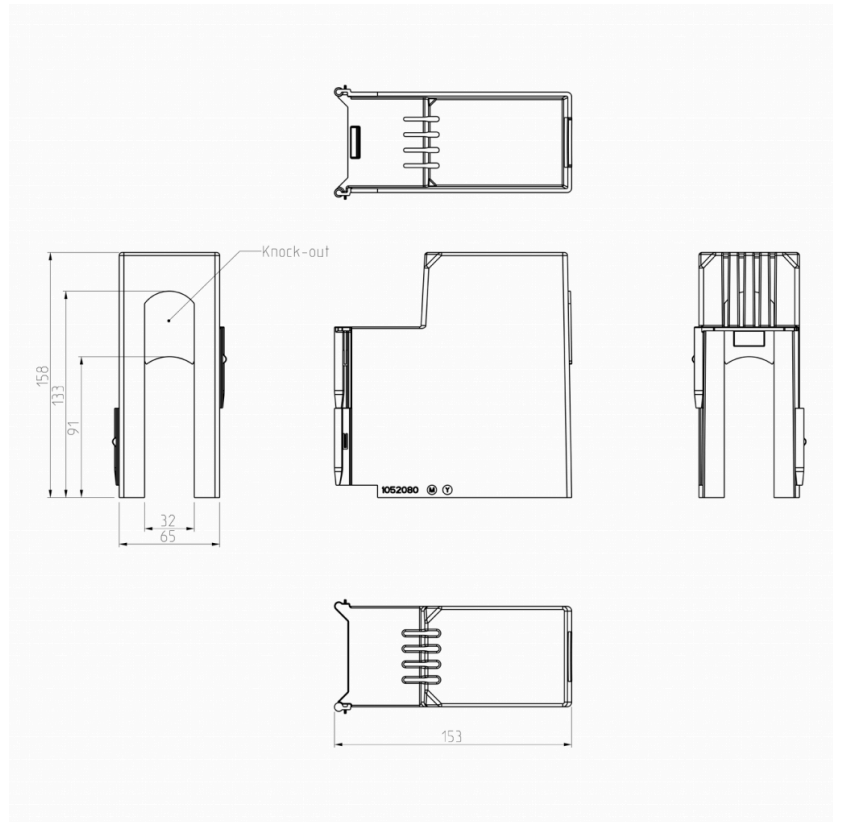

LS800H

PRODUCT NUMBER	48449
GTIN	6419410484494
E-NUMBER FI	3602914
ETIM CLASS	EC002268

MEASUREMENTS

NET WEIGHT 0.1928 kg

LOGISTICAL DATA

PACKAGE SIZE 1 0.1928 kg
WEIGHT

DIMENSIONAL DRAWING

TECHNICAL DATA

ATEX	No
ACCESSORY FOR	KU 630-800A switches