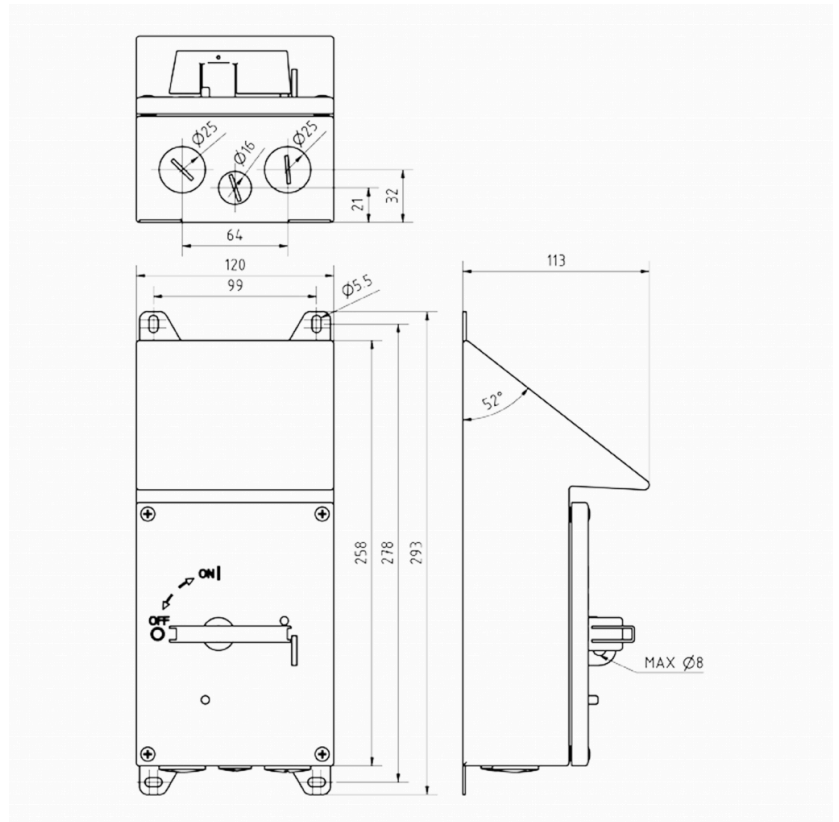

IsoSafe ISF 440UL RA2RS

4x40A 400V 22kW

PRODUCT NUMBER	29434
GTIN	6419410294345
E-NUMBER FI	3662512
TECHNICAL NAME	4x40A 400V 22kW
ETIM CLASS	EC000216

MEASUREMENTS

HEIGHT	258 mm
WIDTH	120 mm
DEPTH	113 mm
VOLUME	3.4985 l

LOGISTICAL DATA

PACKAGE SIZE 1 DEPTH	113 mm
PACKAGE SIZE 1 HEIGHT	258 mm
PACKAGE SIZE 1 WIDTH	120 mm
PACKAGE SIZE 1 VOLUME	3.4985 l

DIMENSIONAL DRAWING

TECHNICAL DATA

NUMBER OF POLES	4
ENCLOSURE	RA2RS (120 x 258 x 113 mm)
ENCLOSURE TYPE	Stainless steel enclosure (AISI 316L)
UL	UL 60947-4-1A
EMC	No
ATEX	No
IP RATING	IP66
AMPERE RATING (600V)	40
HP 208V	5
HP 480V	15
HP 600V	20
SWITCH TYPE DESCRIPTION	Manual motor controller
WIRE SIZE (CU ONLY)	14-8 AWG