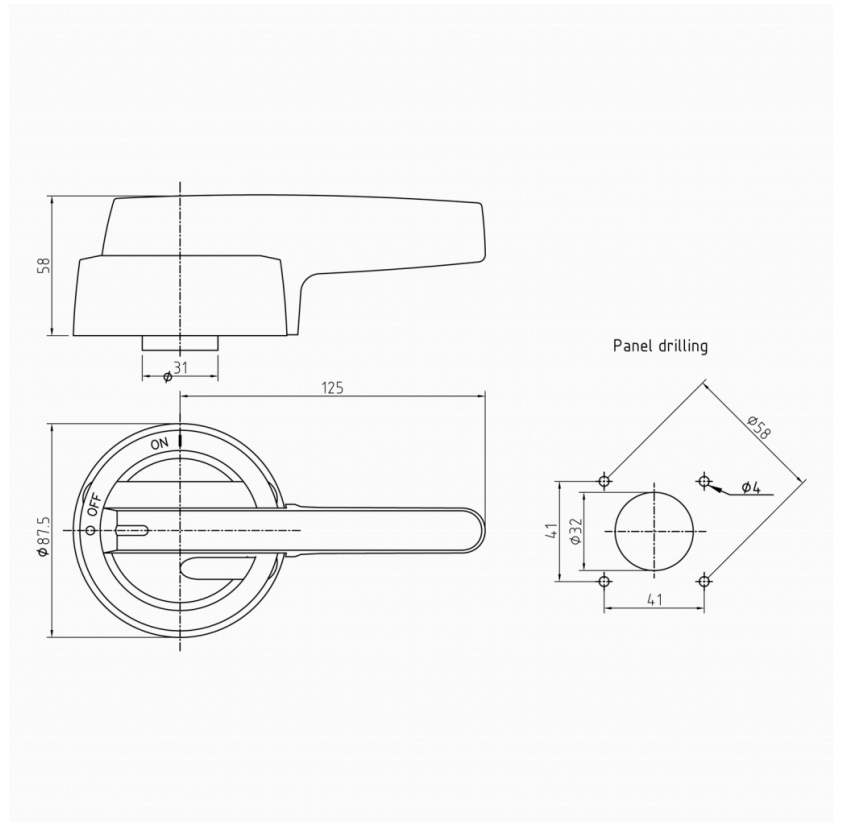

LK13YR

LK13YR

PRODUCT NUMBER	22265
GTIN	6419410222652
E-NUMBER FI	3600341
ETIM CLASS	EC000230

MEASUREMENTS

HEIGHT	169 mm
WIDTH	87.4 mm
DEPTH	58 mm
VOLUME	0.8567 l
NET WEIGHT	0.2026 kg

LOGISTICAL DATA

PACKAGE SIZE 1	0.2026 kg
WEIGHT	

DIMENSIONAL DRAWING

TECHNICAL DATA

ATEX	No
IP RATING	IP65
NEMA	1, 3R, 4X, 12
ACCESSORY FOR	KU 315-800A, KVKE 200-250A