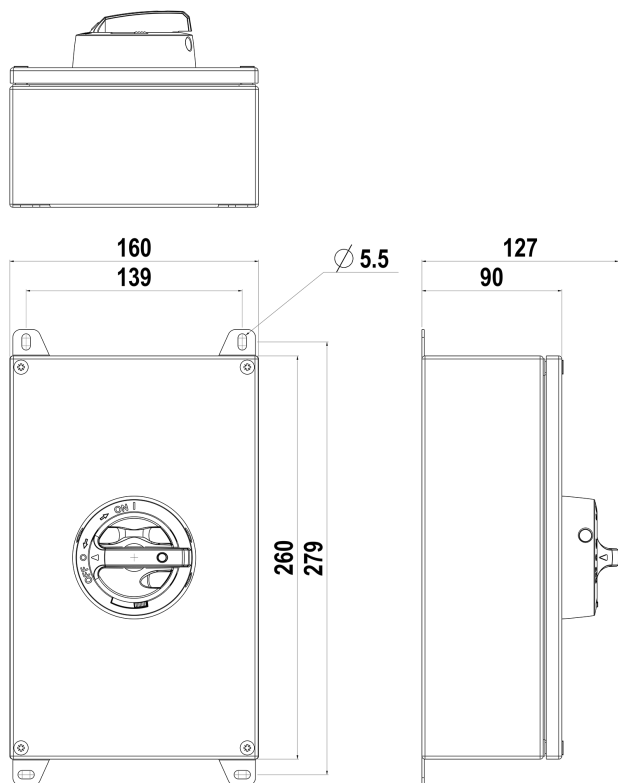

IsoSafe KER 680CUL RA4

6x63A 400V 30kW

PRODUCT NUMBER	34728
GTIN	6419410347287
TECHNICAL NAME	6x63A 400V 30kW
ETIM CLASS	EC000216

MEASUREMENTS

HEIGHT	260 mm
WIDTH	160 mm
DEPTH	90 mm
VOLUME	3.744 l
NET WEIGHT	2.706 kg

LOGISTICAL DATA

PACKAGE SIZE 1	90 mm
DEPTH	
PACKAGE SIZE 1	260 mm
HEIGHT	
PACKAGE SIZE 1	160 mm
WIDTH	
PACKAGE SIZE 1	2.706 kg
WEIGHT	
PACKAGE SIZE 1	3.744 l
VOLUME	

DIMENSIONAL DRAWING

TECHNICAL DATA

NUMBER OF POLES	6
ENCLOSURE	RA4 (160 x 260 x 90 mm)
ENCLOSURE TYPE	Stainless steel enclosure (AISI 316L)
UL	UL 60947-4-1A
EMC	No
ATEX	No
IP RATING	IP66
AMPERE RATING (600V)	80
HP 208V	10
HP 415V	15
HP 480V	30
HP 600V	30
SWITCH TYPE DESCRIPTION	Manual motor controller
WIRE SIZE (CU ONLY)	12-4AWG