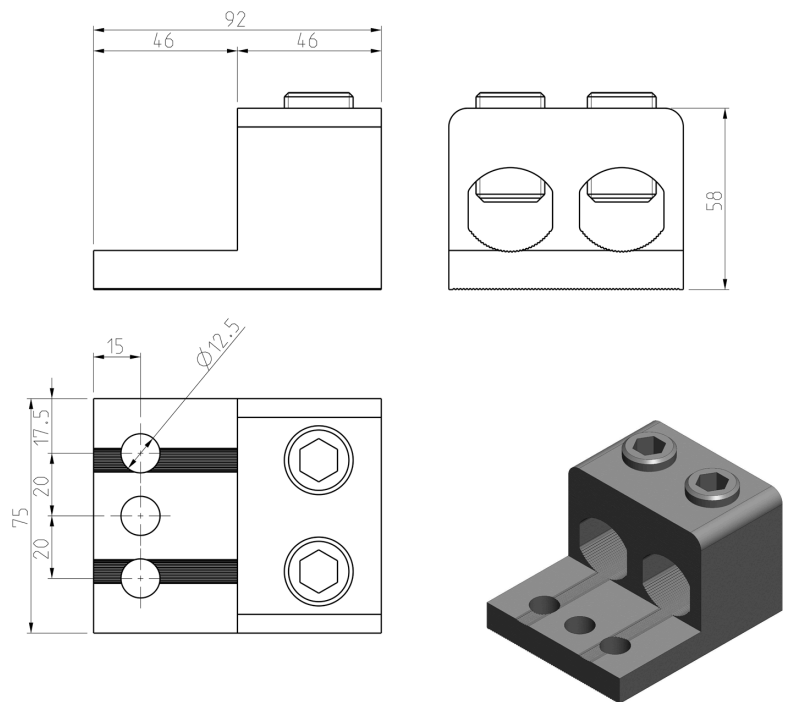

ConnectSafe

KKL2X300

PRODUCT NUMBER	48429
GTIN	6419410484296
E-NUMBER FI	1942110
ETIM CLASS	EC000897

MEASUREMENTS

HEIGHT	92 mm
WIDTH	75 mm
DEPTH	58 mm
VOLUME	0.4002 l
NET WEIGHT	0.892 kg

DIMENSIONAL DRAWING

LOGISTICAL DATA

PACKAGE SIZE 1	6
PACKAGE SIZE 1	0.892 kg
WEIGHT	

TECHNICAL DATA

ATEX	No
TORQUE AL/CU (NM)	45 (95-120 mm ²) / 75 (150-300 mm ²)
KEY SIZE	Hex 12
IN (AL) (A)	800
IN (CU) (A)	1040
AL MM ²	95-300
CU MM ²	95-300