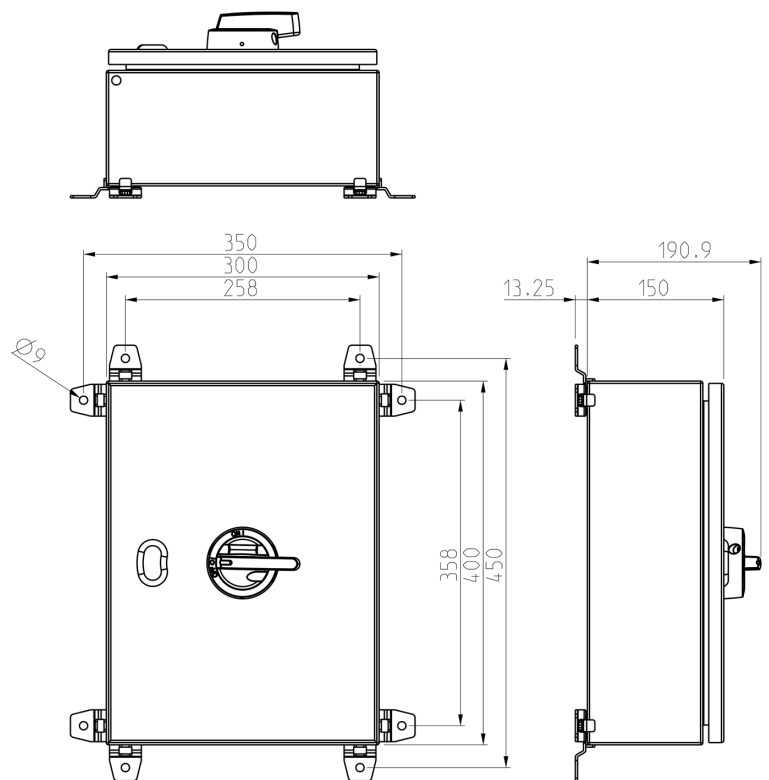

### MEASUREMENTS

HEIGHT	400 mm
WIDTH	300 mm
DEPTH	150 mm
VOLUME	18 l
NET WEIGHT	8.336 kg

### DIMENSIONAL DRAWING

### LOGISTICAL DATA

PACKAGE SIZE 1	81 mm
DEPTH	
PACKAGE SIZE 1	130.4 mm
HEIGHT	
PACKAGE SIZE 1	96.4 mm
WIDTH	
PACKAGE SIZE 1	8.336 kg
WEIGHT	
PACKAGE SIZE 1	1.0182 l
VOLUME	

## TECHNICAL DATA

NUMBER OF POLES	4
ENCLOSURE	T5 (300 x 400 x 150 mm)
ENCLOSURE TYPE	Painted sheet steel
UL	UL98
EMC	No
ATEX	No
IP RATING	IP66
AMPERE RATING (600V)	100
HP 208V	2
HP 240V	25
HP 480V	50
HP 600V	75
SWITCH TYPE DESCRIPTION	Manual motor controller
WIRE SIZE (CU ONLY)	8-1/0 AWG