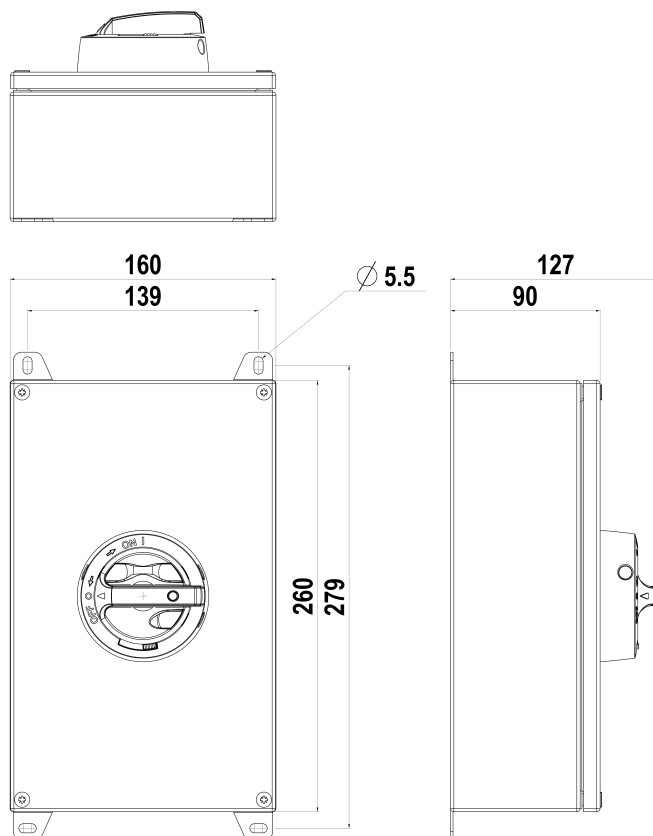

 IsoSafe

KER 680CUL RA4

6x63A 400V 30kW

PRODUCT NUMBER	34728
GTIN	6419410347287
TECHNICAL NAME	6x63A 400V 30kW
ETIM CLASS	EC000216

MEASUREMENTS

HEIGHT	260 mm
WIDTH	160 mm
DEPTH	90 mm
VOLUME	3.744 l
NET WEIGHT	2.706 kg

LOGISTICAL DATA

PACKAGE SIZE 1	2.706 kg
WEIGHT	

DIMENSIONAL DRAWING

TECHNICAL DATA

NUMBER OF POLES	6
ENCLOSURE	RA4 (160 x 260 x 90 mm)
ENCLOSURE TYPE	Stainless steel enclosure (AISI 316L)
UL	UL 60947-4-1A
EMC	No
ATEX	No
IP RATING	IP66
AMPERE RATING (600V)	80
HP 208V	10
HP 415V	15
HP 480V	30
HP 600V	30
SWITCH TYPE DESCRIPTION	Manual motor controller
WIRE SIZE (CU ONLY)	12-4AWG