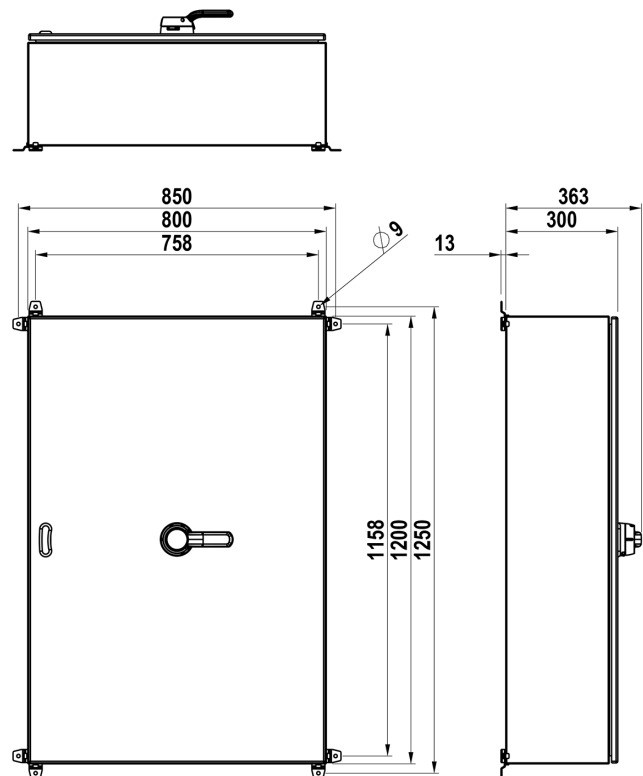

IsoSafe KER 41000 R10

4x1000A 400V 560kW

PRODUCT NUMBER	36386
GTIN	6419410363867
TECHNICAL NAME	4x1000A 400V 560kW
ETIM CLASS	EC000216

MEASUREMENTS

HEIGHT	1200 mm
WIDTH	800 mm
DEPTH	300 mm
VOLUME	288 l
NET WEIGHT	67.2791 kg

LOGISTICAL DATA

SALES UNIT	1
PACKAGE SIZE 1	1
PACKAGE SIZE 1 WEIGHT	67.2791 kg

DIMENSIONAL DRAWING

TECHNICAL DATA

NUMBER OF POLES	4
ENCLOSURE	R10 (800 x 1200 x 300 mm)
ENCLOSURE TYPE	Stainless steel (AISI 304)
EMC	No
ATEX	No
IP RATING	IP66
SWITCH TYPE DESCRIPTION	Isolating switch