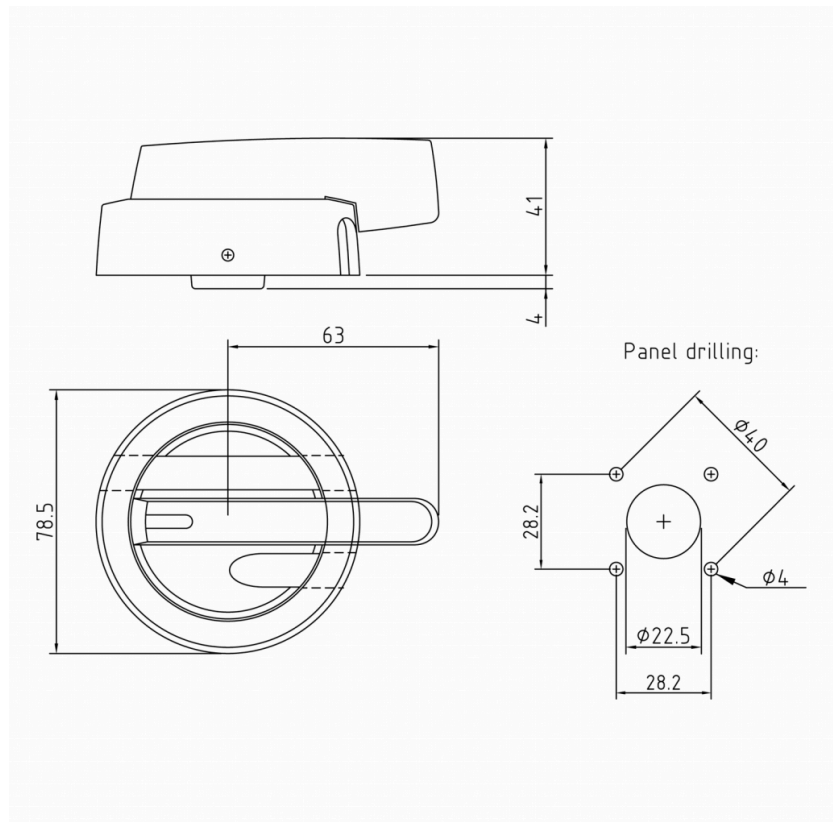

LK11ULYR

PRODUCT NUMBER

22252

GTIN

6419410222522

ETIM CLASS

EC000230

MEASUREMENTS

HEIGHT	102 mm
WIDTH	78.5 mm
DEPTH	41 mm
VOLUME	0.3283 l
NET WEIGHT	0.1018 kg

LOGISTICAL DATA

PACKAGE SIZE 1	0.1018 kg
WEIGHT	

DIMENSIONAL DRAWING

TECHNICAL DATA

ATEX	No
IP RATING	IP66
NEMA	1, 3R, 4X, 12
ACCESSORY FOR	KU 16-100A, LSF 16-40A, KKV switch fuses