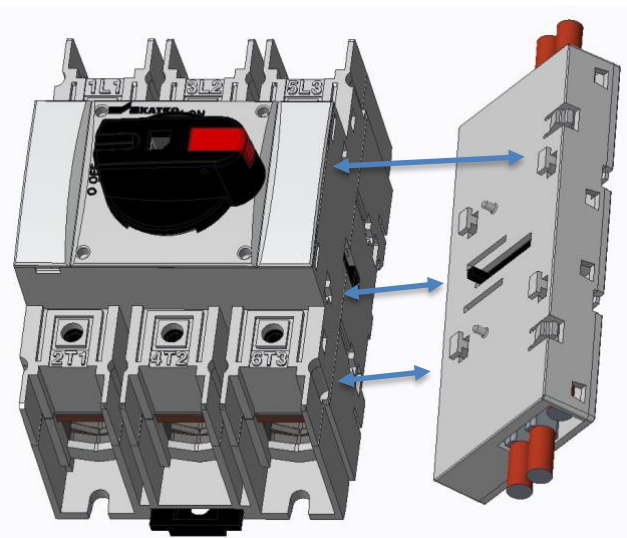

1.

0 OFF

2.

HEX 4mm
6,0Nm MAX
(65lb-in)

6-70 mm²
(8-1/0 AWG)

0 OFF

3.

1.V160KU or
2.V160KU