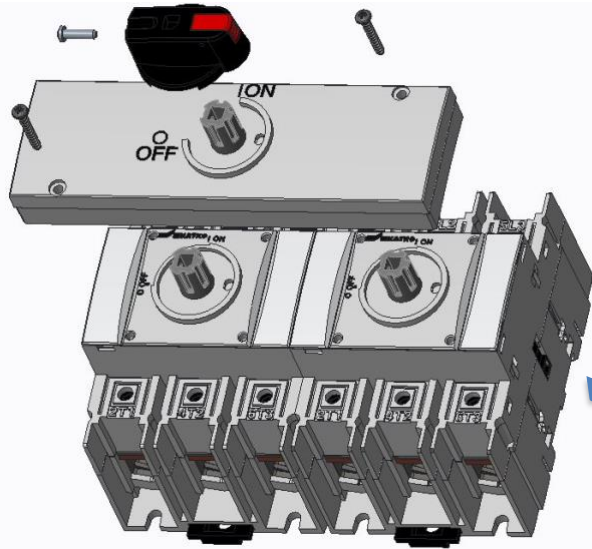

1.

0 OFF

2.

HEX 4mm
6,0Nm MAX
(65lb-in)

6-70 mm²
(8-1/0 AWG)

0 OFF

3.

1.V160KU or
2.V160KU