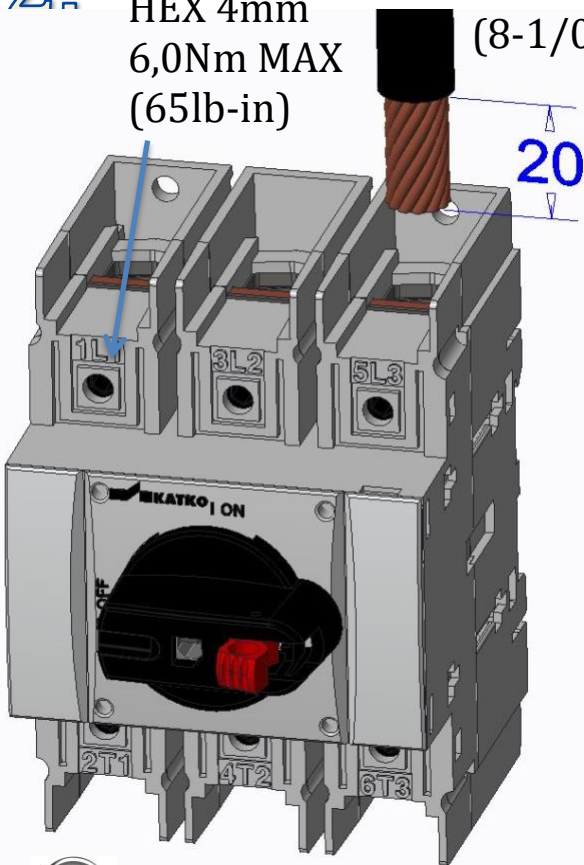

1.

0 OFF

2.

HEX 4mm
6,0Nm MAX
(65lb-in)

6-70 mm²
(8-1/0 AWG)

0 OFF

3.

1.V160KU or
2.V160KU