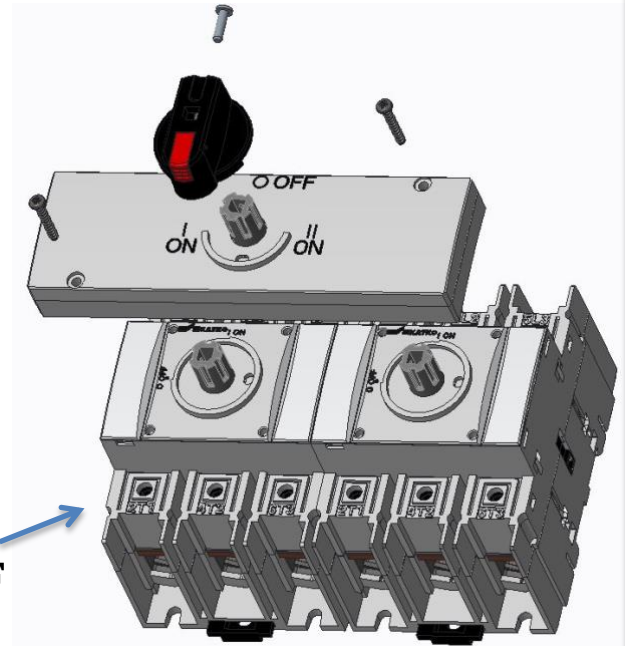

1.

0 OFF

2.

HEX 4mm
6,0Nm MAX
(65lb-in)

6-70 mm²
(8-1/0 AWG)

0 OFF

3.

1.V160KU or
2.V160KU