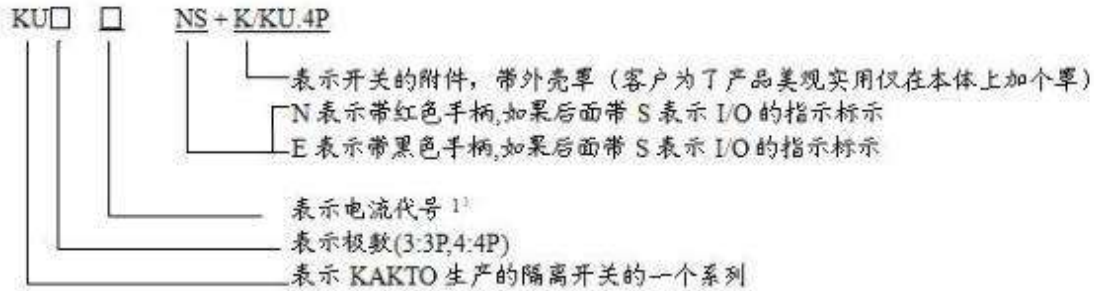

CERTIFICATE FOR CHINA COMPULSORY PRODUCT CERTIFICATION

本翻译文件不具有法律效力，
不得单独使用
This translated document
does not have legal validity and
cannot be used in isolation

CERTIFICATE NO. : 2024010302708397

Appendix : Page 2 of 2

注:1 代表 AC-22A/415V 下的工作电流: 16:16A,25:25A,40:40A,63:63A,80:80A,125:125A